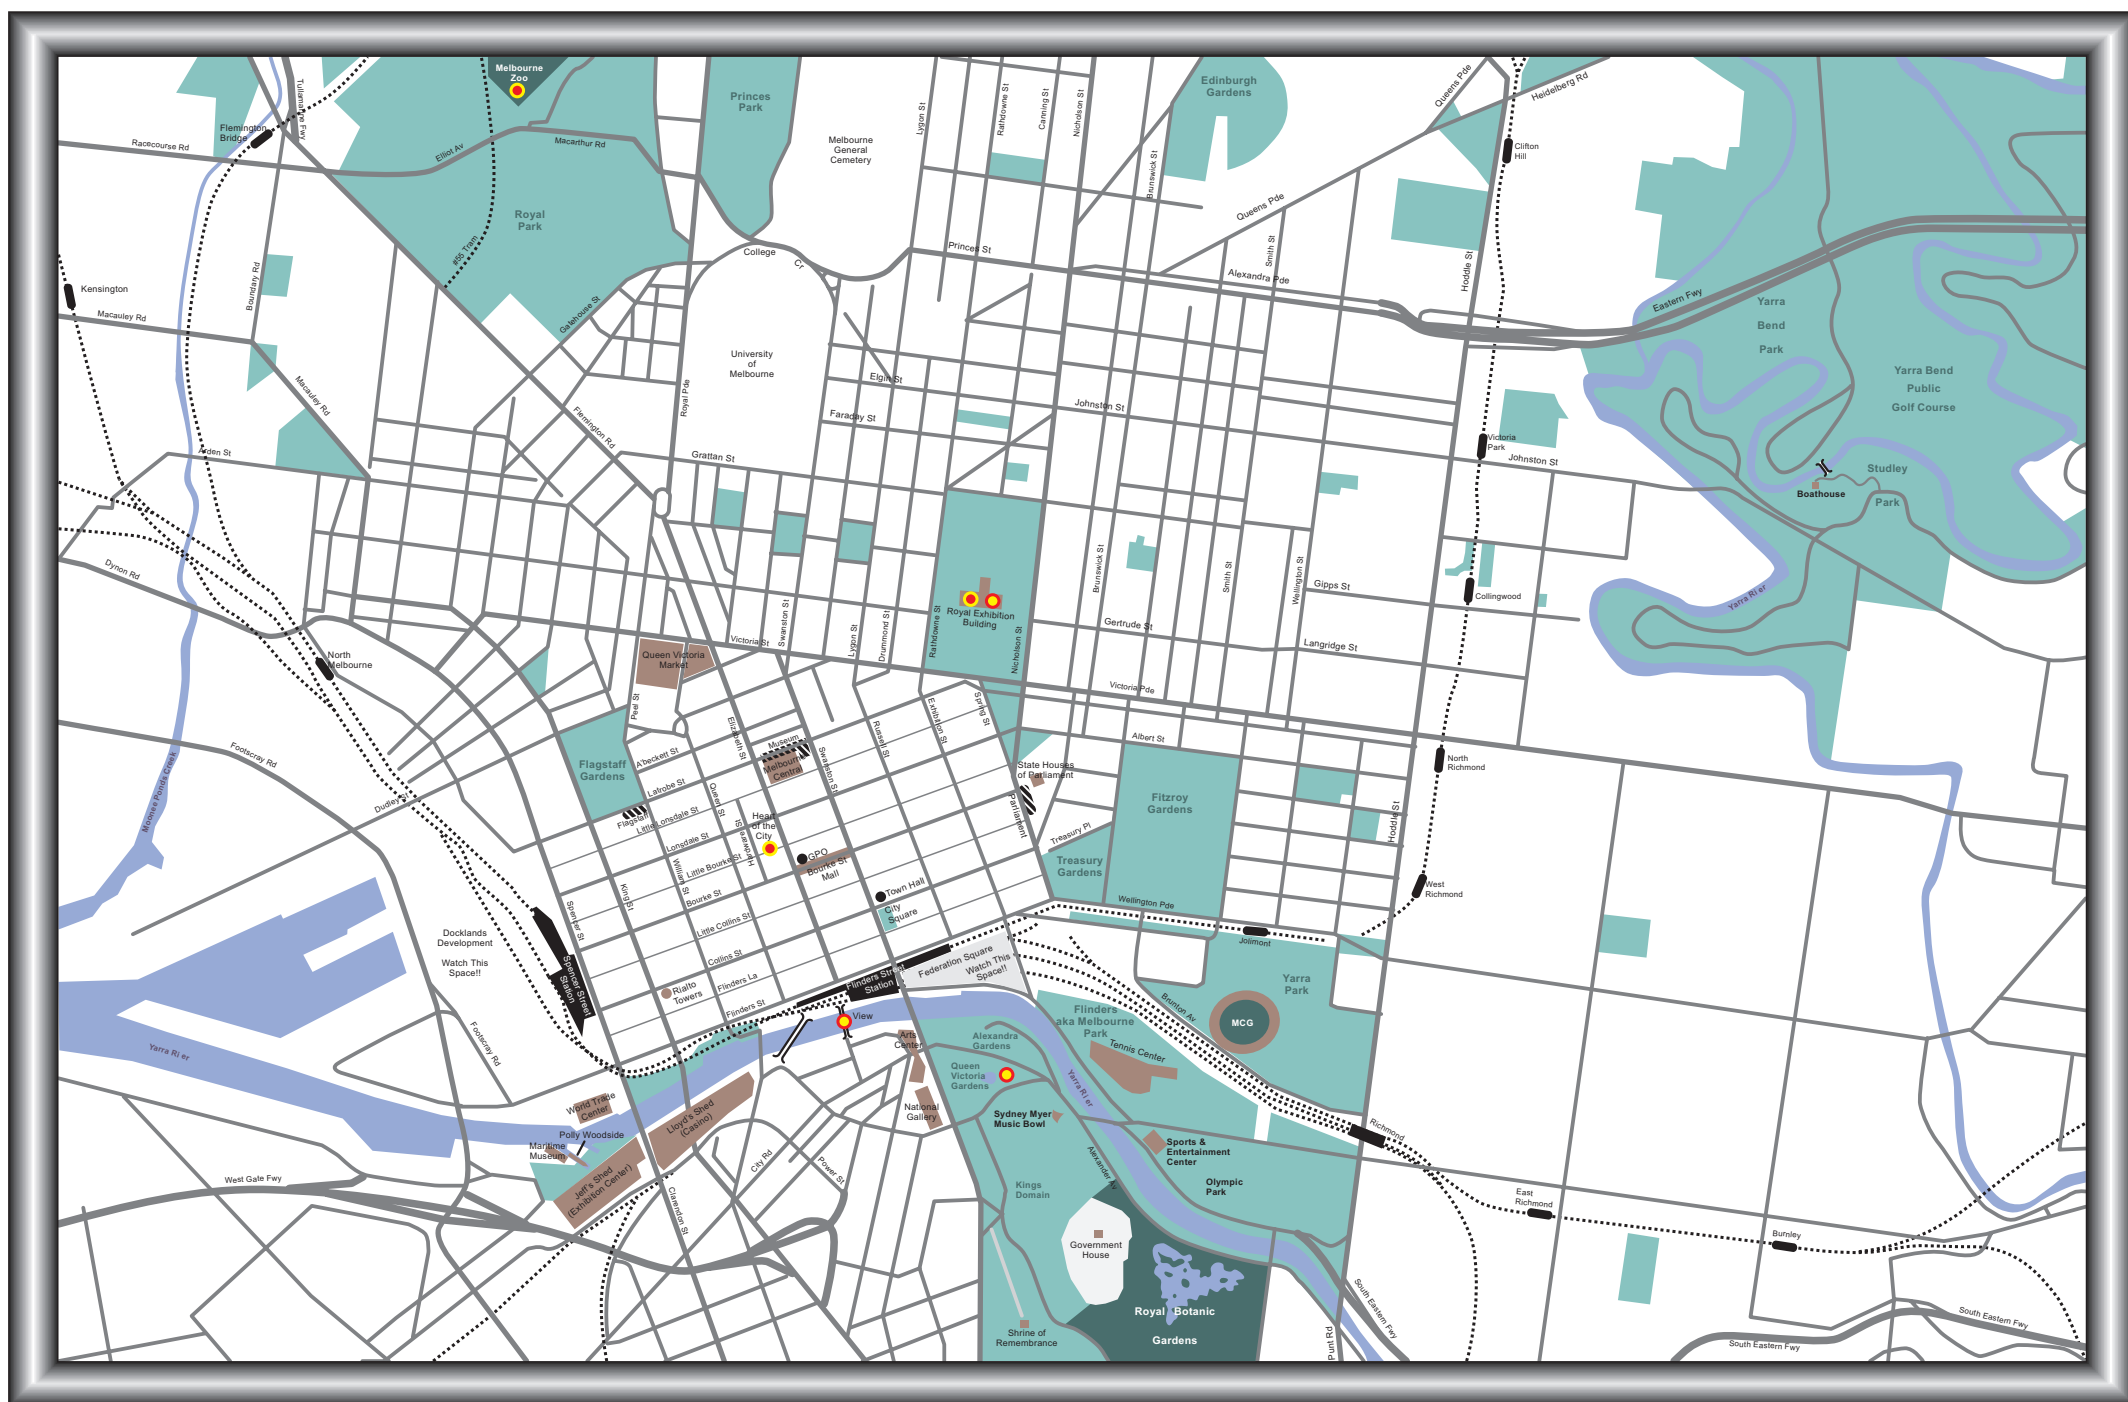

Big Ben's Melbourne

Map last modified 1 / /

You can use the bookmarks in the left hand panel to zoom in to specific locations on the map or just [zoom in](#) and pan around

Ben Kreunen 1

Map Legend

- Lane/ Minor Road
- Average garden variety street
- Major Road
- Freeway
- River, Lake
- Parkland
- Significant building/ tourist trap
- Location linked to further information
- 0 Panorama of this location
- Railway line, major station, station, underground station